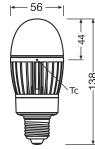

Specifications Ledvance LED Bulb HQL LED P E27 14.5W 2000lm - 840 Cool White | Replaces 50W

[View Product](#)

General Information

SKU	247164
EAN	4099854040627
Brand	Ledvance
Manufacturer Name	HQL LED P 2000LM 14,5W 840 E27 LEDV
Full box quantity	6
Any Lamp all-in warranty	5 Years
Energy efficiency class	D
Average Lifetime (h)	60000

Technical Information

Technology	LED
Product Type Category	E27 LED
Voltage (V)	220-240
Dimmable	Not Dimmable
Cap / Base	E27 (Edison screw)
Colour Code	840 Cool White
Colour temperature (Kelvin)	4000 Cool White
Colour Rendering (Ra)	80-89
Colour of Light	White
Light colour options	Single Color

Luminous Efficacy (lm/W) 138

Type of sensor No Sensor

Lamp Information

UV Filter No

Bulb finish Frosted

Series HQL LED P

Dimensions

Length (mm) 138

Diameter (mm) 55

Shape Elliptical

Why Any-lamp?

 Order from the **largest lighting specialist** in Europe  **Customised** quotation

 Up to **7 years warranty**  **Easy** return process