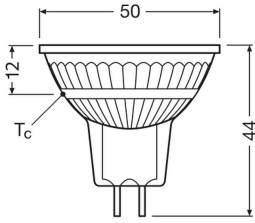

Specifications Ledvance LED Reflector GU5.3 MR16 3.4W 345lm 36d - 840 Cool White | Replaces 35W

[View Product](#)

General Information

SKU	256769
EAN	4099854457678
Brand	Ledvance
Manufacturer Name	LED MR16 P 3.4W 840 GU5.3
Full box quantity	1
Any Lamp all-in warranty	4 Years
Energy efficiency class	E
Average Lifetime (h)	15000

Technical Information

Technology	LED
Product Type Category	GU5.3 LED
Voltage (V)	12
Beam Angle (degree)	36
Dimmable	Not Dimmable
Cap / Base	GU5.3
Colour Code	840 Cool White
Colour temperature (Kelvin)	4000 Cool White
Colour Rendering (Ra)	80-89
Colour of Light	White

Light colour options Single Color

Luminous Efficacy (lm/W) 101

Power factor >0.50

Type of sensor No Sensor

Lamp Information

Bulb finish Clear

Dimensions

Height (mm) 46

Length (mm) 44

Diameter (mm) 50

Shape Reflector

Exact shape PAR16

Why Any-lamp?

 Order from the **largest lighting specialist** in Europe  **Customised** quotation

 Up to **7 years warranty**  **Easy** return process