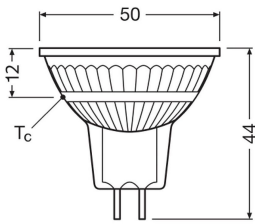

Specifications Ledvance LED Reflector GU5.3 MR16 6.1W 621lm 36d - 840 Cool White | Replaces 50W

[View Product](#)

General Information

SKU	256730
EAN	4099854457920
Brand	Ledvance
Manufacturer Name	LED MR16 P 6.1W 840 GU5.3
Full box quantity	1
Any Lamp all-in warranty	4 Years
Energy efficiency class	E
Average Lifetime (h)	15000

Technical Information

Technology	LED
Product Type Category	GU5.3 LED
Voltage (V)	12
Beam Angle (degree)	36
Dimmable	Not Dimmable
Cap / Base	GU5.3
Colour Code	840 Cool White
Colour temperature (Kelvin)	4000 Cool White
Colour Rendering (Ra)	80-89
Colour of Light	White

Light colour options Single Color

Luminous Efficacy (lm/W) 102

Power factor >0.50

Type of sensor No Sensor

Lamp Information

Bulb finish Clear

Dimensions

Height (mm) 46

Length (mm) 44

Diameter (mm) 50

Shape Reflector

Exact shape PAR16

Why Any-lamp?

 Order from the **largest lighting specialist** in Europe  **Customised** quotation

 Up to **7 years warranty**  **Easy** return process